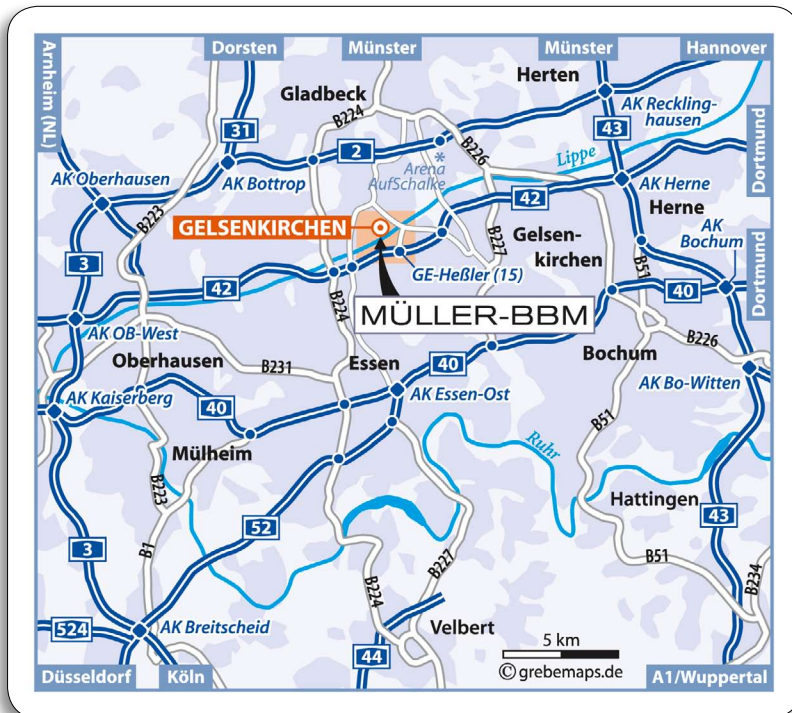

MÜLLER-BBM

Directions to Müller-BBM Branch office Gelsenkirchen

By car

(from Autobahn A42)

A42 exit Gelsenkirchen-Heßler (No. 15)

- continue north, follow signs to »Nordsternpark« (»Lehrhovebruch«)
- turn left at second traffic light, follow signs to »Gelsenkirchen-Horst« and »Nordsternpark« (»Grothusstrasse«)
- continue straight over canal (from here »An der Rennbahn«)
- turn left at the light just after the train underpass (»Kranefeldstrasse«)
- turn left at the traffic circle and through the train underpass (»Am Bugapark«)
- after the train underpass, left is the entrance and right is parking (gate for parking lot opens by pressing button. Please use only Müller-BBM parking places.)

Using public transportation

(from main station Gelsenkirchen)

- exit in direction Innenstadt (city center) to bus station
- Bus line 383 in direction Gelsenkirchen Buerer Strasse to bus stop Nordsternpark (travel time 25 minutes)

continuation of directions
→ see next page

Müller-BBM GmbH
Branch office Gelsenkirchen
Am Bugapark 1
45899 Gelsenkirchen
Tel +49 (209) 98308-0
Fax +49 (209) 98308-11

or

- Express bus line CE 56 direction Gladbeck Goetheplatz to bus stop Nordsternpark (travel time 16 minutes).
- At the traffic circle, walk under the train underpass, immediately after the underpass on the left is the entrance (about 1 minute walk)

At the traffic circle, walk under the train underpass, immediately after the underpass on the left is the entrance (about 1 min. walk)

Transportation information: <http://efa.vrr.de/>

Hotels near the office Gelsenkirchen