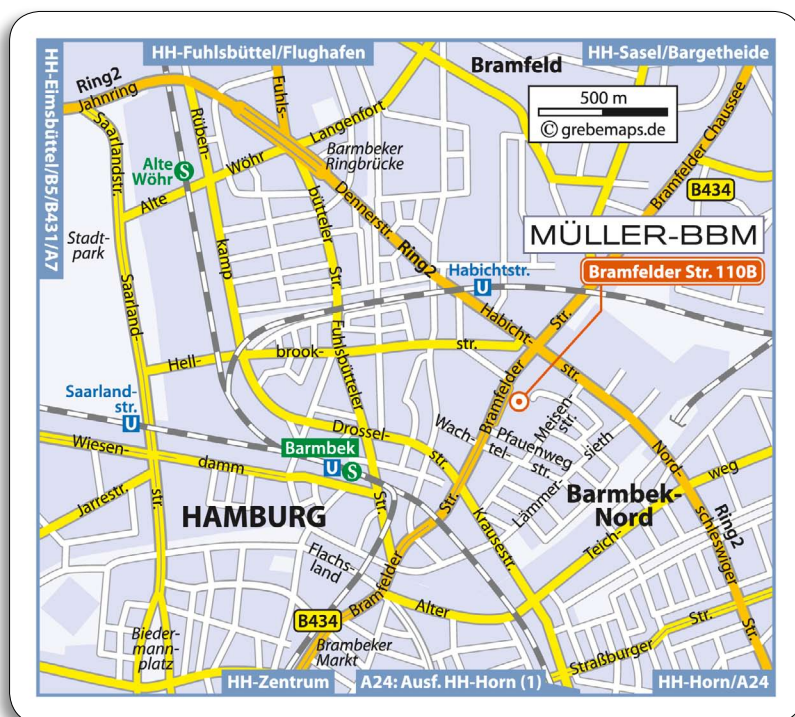

MÜLLER-BBM

Directions to Müller-BBM Branch office Hamburg

With public transportation

from Hamburg main train station

You have the option to take the U2 in the direction of Wandsbek, to take the U3 in the direction of Barmbek or to take the S1 (leaves to track 3) in the direction of Poppenbüttel/ Ohlsdorf to the Station in Barmbek.

There at the central bus station (ZOB) take the bus line 166 or 173 in the direction of Bramfeld, Dorfplatz, Am Stühm-Süd or Wandsbek-Gartenstadt.

Go one station to Wachtelstraße.

Continue by foot in the same direction about 150m.

You will find the office building on the right side of the street.

from the airport

From terminal 3/ 4 take the express bus 39 in the direction of Wandsbek Markt to Habichtstraße (Mitte).

Walk to the intersection and go left into the Bramfelder Straße.

Tel +49 (40) 692145-0
Fax +49 (40) 692145-11

By car

from the east (A24)

At the end of the A24, just before the traffic circle, turn into the Hammer Straße.

Take this street for 1 km, then the Brauhausstraße and then the Mühlenstraße.