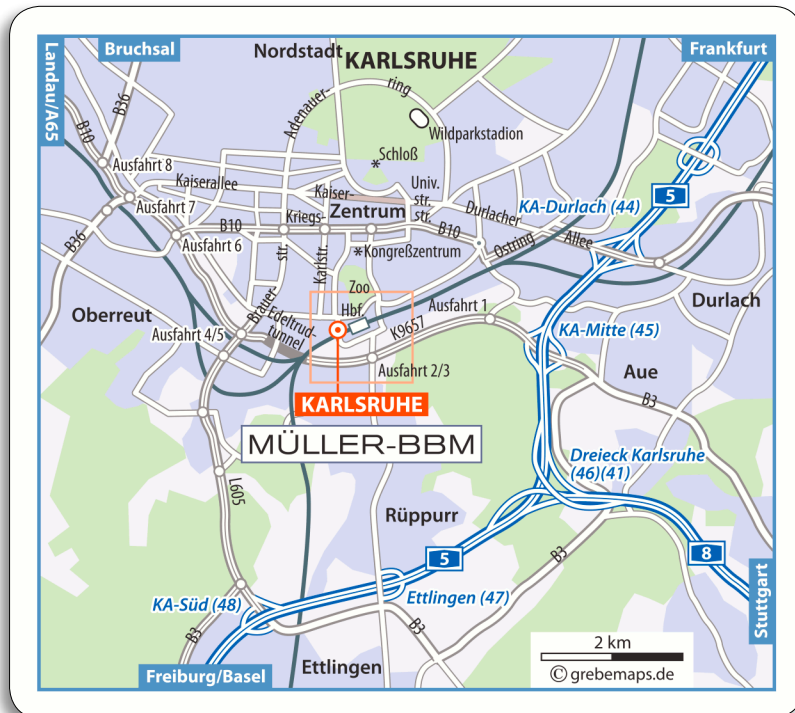

MÜLLER-BBM

Directions to Müller-BBM Branch office Karlsruhe

Plane

Airport Karlsruhe/Baden-Baden
(Baden-Airpark)

By suburban train

Central Station Karlsruhe can be reached with line number 234 (Baden-Airpark – Raststatt – Karlsruhe) in approx. 70 minutes. From Central Station it takes ca. 3 minutes by foot to reach our office.

By taxi

There are taxi stands in front of the terminal building. The journey from the airport Karlsruhe/Baden-Baden to the Central Station Karlsruhe lasts approx. 40 minutes, the price is approx. € 54.

Train

Central Station (ca. 3 minutes by foot to reach our office)

Leave Central Station in the direction of the city centre. After reaching the station square, turn left and walk in the direction of »Hotel Residenz«. Please follow this street (Victor-Gollancz-Straße) until you reach our office which can be found after a few metres on the right-hand side of the crossing towards Schwarzwaldstraße.

continuation of directions
→ see next page

Müller-BBM GmbH
Branch office Karlsruhe
Schwarzwaldstraße 439
76737 Karlsruhe

Tel +49 (721) 504379-0
Fax +49 (721) 504379-11