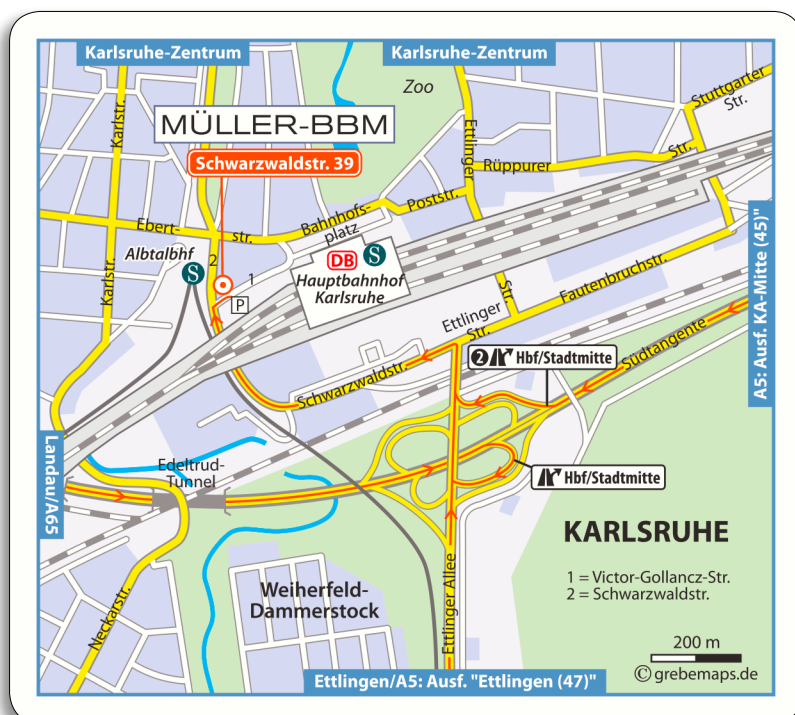

MÜLLER-BBM

Directions to Müller-BBM Branch office Karlsruhe

Plane

Airport Karlsruhe/Baden-Baden
(Baden-Airpark)

By suburban train

Central Station Karlsruhe can be reached with line number 234 (Baden-Airpark – Raststatt – Karlsruhe) in approx. 70 minutes. From Central Station it takes ca. 3 minutes by foot to reach our office.

By taxi

There are taxi stands in front of the terminal building. The journey from the airport Karlsruhe/Baden-Baden to the Central Station Karlsruhe lasts approx. 40 minutes, the price is approx. € 54.

Train

Central Station (ca. 3 minutes by foot to reach our office)

Leave Central Station in the direction of the city centre. After reaching the station square, turn left and walk in the direction of »Hotel Residenz«. Please follow this street (Victor-Gollancz-Straße) until you reach our office which can be found after a few metres on the right-hand side of the crossing towards Schwarzwaldstraße.

continuation of directions
→ see next page

Müller-BBM GmbH
Branch office Karlsruhe
Schwarzwaldstraße 439
76737 Karlsruhe

Tel +49 (721) 504379-0
Fax +49 (721) 504379-11