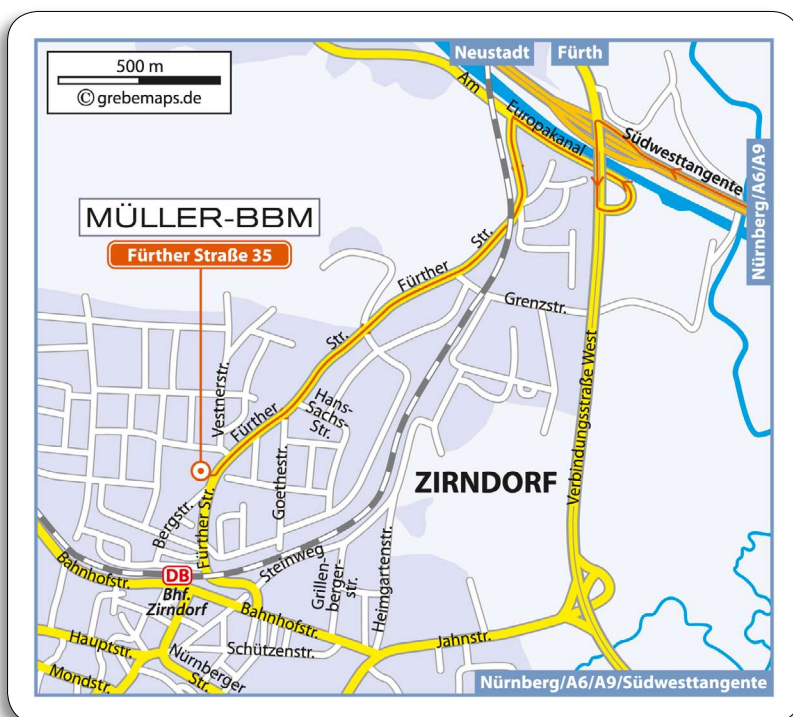

Aeroplane

U2 from airport in direction of Nürnberg Hauptbahnhof, and from there follow the directions as described below under »Train«.

Train

From the main train station, Hauptbahnhof Nürnberg, take the Regionalbahn or the U1 to Fürth Hauptbahnhof. Transfer there to the Regionalbahn to Zirndorf (every 30 min). Exit the train station through the underground passageway to the left to the Fürther Straße. Walk about 300m to the white villa on the left.

Car

A9 München, at the Feucht interchange take the A73, at the Hafen interchange take southwest direction toward Fürth to Zirndorf exit. Exit to the left in direction Zirndorf Nord/ Alte Veste, along the canal. After 300m turn left into the Friedlandstraße (this becomes the Fürther Straße). Go about 1km (after the Agip gas station) to the white villa on the right side.

A6 Heilbronn, A9 Berlin, A3 Regensburg to the Nürnberg Süd interchange. Take the A73 and follow the directions as above.

A9 Berlin, A3 Regensburg to A6 in direction Heilbronn to the Nürnberg interchange, then to the A73 follow the directions as above.

A3 Würzburg to Fürth/Erlangen interchange. Take the A73 Fürth-Poppenreuth exit through Fürther Innenstadt (city center) in the direction of Zirndorf (follow the signs) to the southwest and then as described above.

Müller-BBM GmbH
Branch office Nuremberg
Fürther Straße 35
90513 Zirndorf

Tel +49 (911) 600445-0
Fax +49 (911) 600445-11