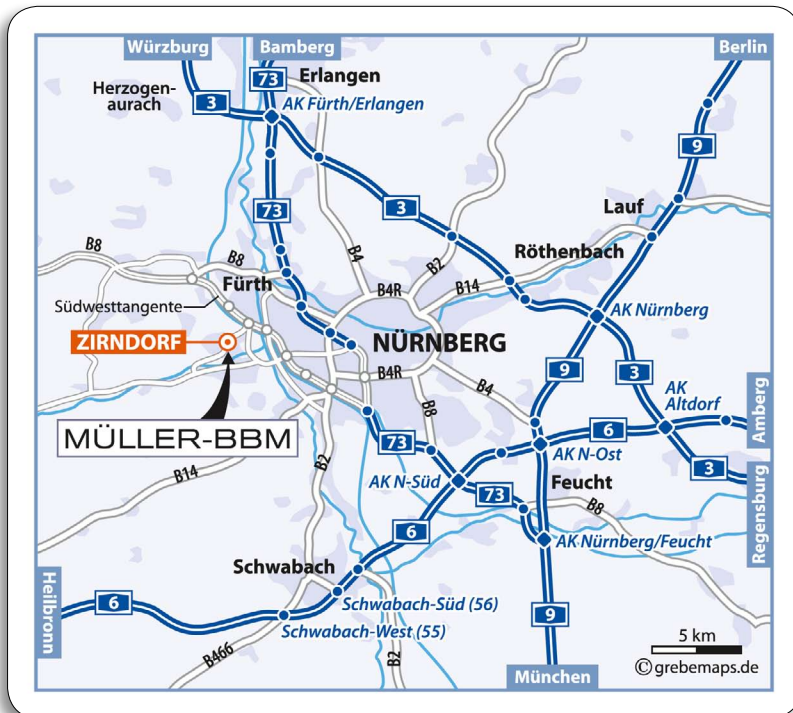

Aeroplane

U2 from airport in direction of Nürnberg Hauptbahnhof, and from there follow the directions as described below under »Train«.

Train

From the main train station, Hauptbahnhof Nürnberg, take the Regionalbahn or the U1 to Fürth Hauptbahnhof. Transfer there to the Regionalbahn to Zirndorf (every 30 min). Exit the train station through the underground passageway to the left to the Fürther Straße. Walk about 300m to the white villa on the left.

Car

A9 München, at the Feucht interchange take the A73, at the Hafen interchange take southwest direction toward Fürth to Zirndorf exit. Exit to the left in direction Zirndorf Nord/ Alte Veste, along the canal. After 300m turn left into the Friedlandstraße (this becomes the Fürther Straße). Go about 1km (after the Agip gas station) to the white villa on the right side.

A6 Heilbronn, A9 Berlin, A3 Regensburg to the Nürnberg Süd interchange. Take the A73 and follow the directions as above.

A9 Berlin, A3 Regensburg to A6 in direction Heilbronn to the Nürnberg interchange, then to the A73 follow the directions as above.

A3 Würzburg to Fürth/Erlangen interchange. Take the A73 Fürth-Poppenreuth exit through Fürther Innenstadt (city center) in the direction of Zirndorf (follow the signs) to the southwest and then as described above.

Müller-BBM GmbH
Branch office Nuremberg
Fürther Straße 35
90513 Zirndorf

Tel +49 (911) 600445-0
Fax +49 (911) 600445-11