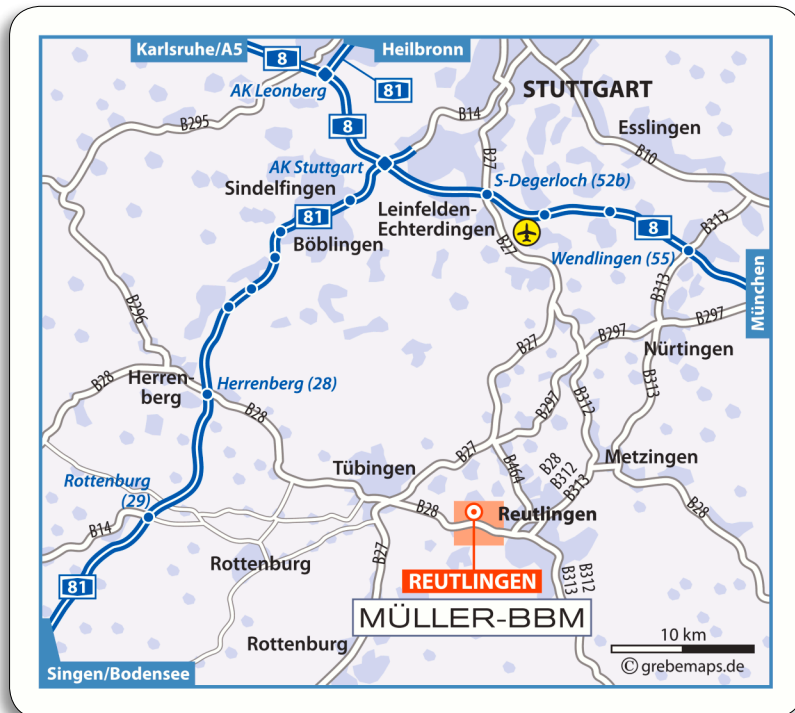

MÜLLER-BBM

Directions to Müller-BBM

Branch office Stuttgart

Aeroplane

From Stuttgart airport, using a rental car or taxi, drive to Reutlingen. With a rental car, please follow the directions below for the A8.

Train

Take the RE/RB from the Stuttgart main train station (Hauptbahnhof) in the direction of Tübingen/Horb to the Reutlingen main train station. From there take a taxi to Carl-Zeiss-Straße.

Car

A8 München – Karlsruhe

At the Stuttgart–Degerloch autobahn crossing, exit on the B27 in the direction of Tübingen. In Tübingen take the B28 in the direction of Reutlingen and exit at the Industriegebiet Reutlingen West (Industrial Park). From there follow the route shown on the detail map.

A81 Singen – Stuttgart:

Autobahn exit Rottenburg. From there take the B28 in the direction Rottenburg/Tübingen. Follow this to Reutlingen, then follow the directions above for the A8.

B27 Villingen/Schwenningen – Stuttgart